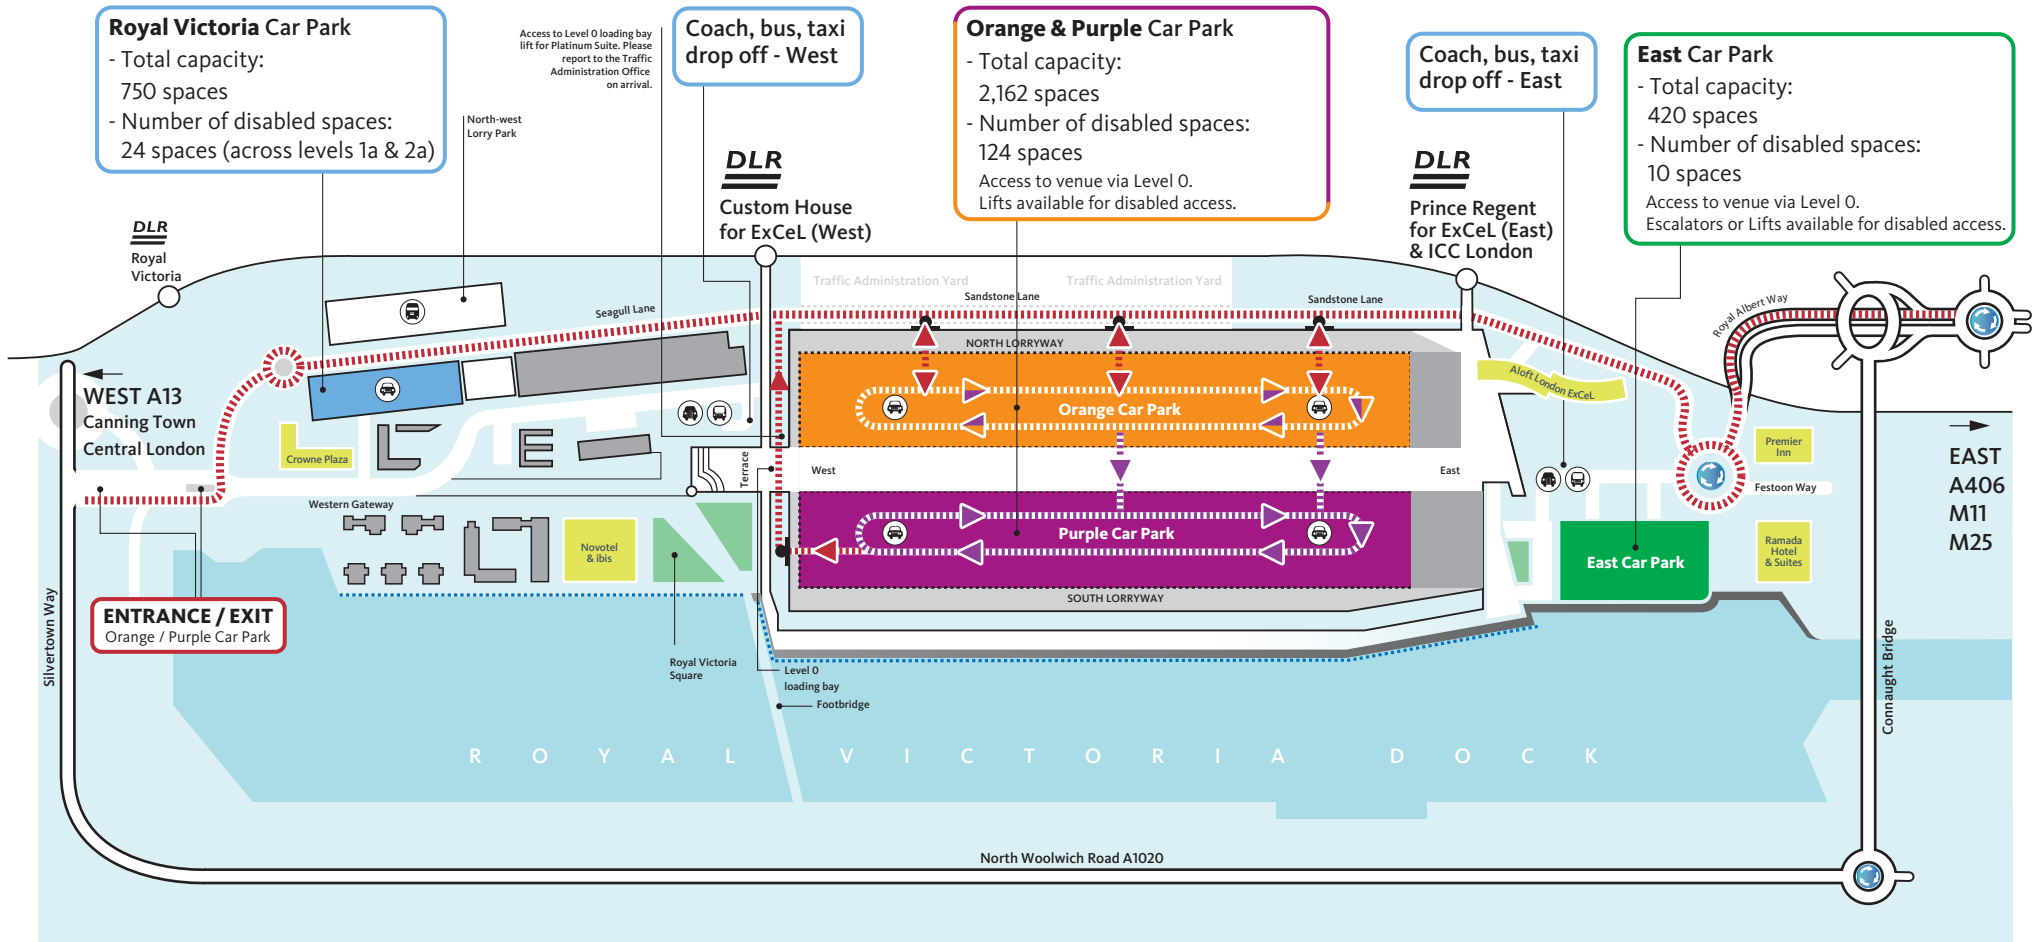

ExCeL London - Parking Facilities

Key

-  Royal Victoria Car Park
-  Orange Car Park
-  Purple Car Park
-  East Car Park
-  Docklands Light Rail
-  Berthing points
-  Entrance/Exit for Undecroft car park

The international exhibition and convention centre