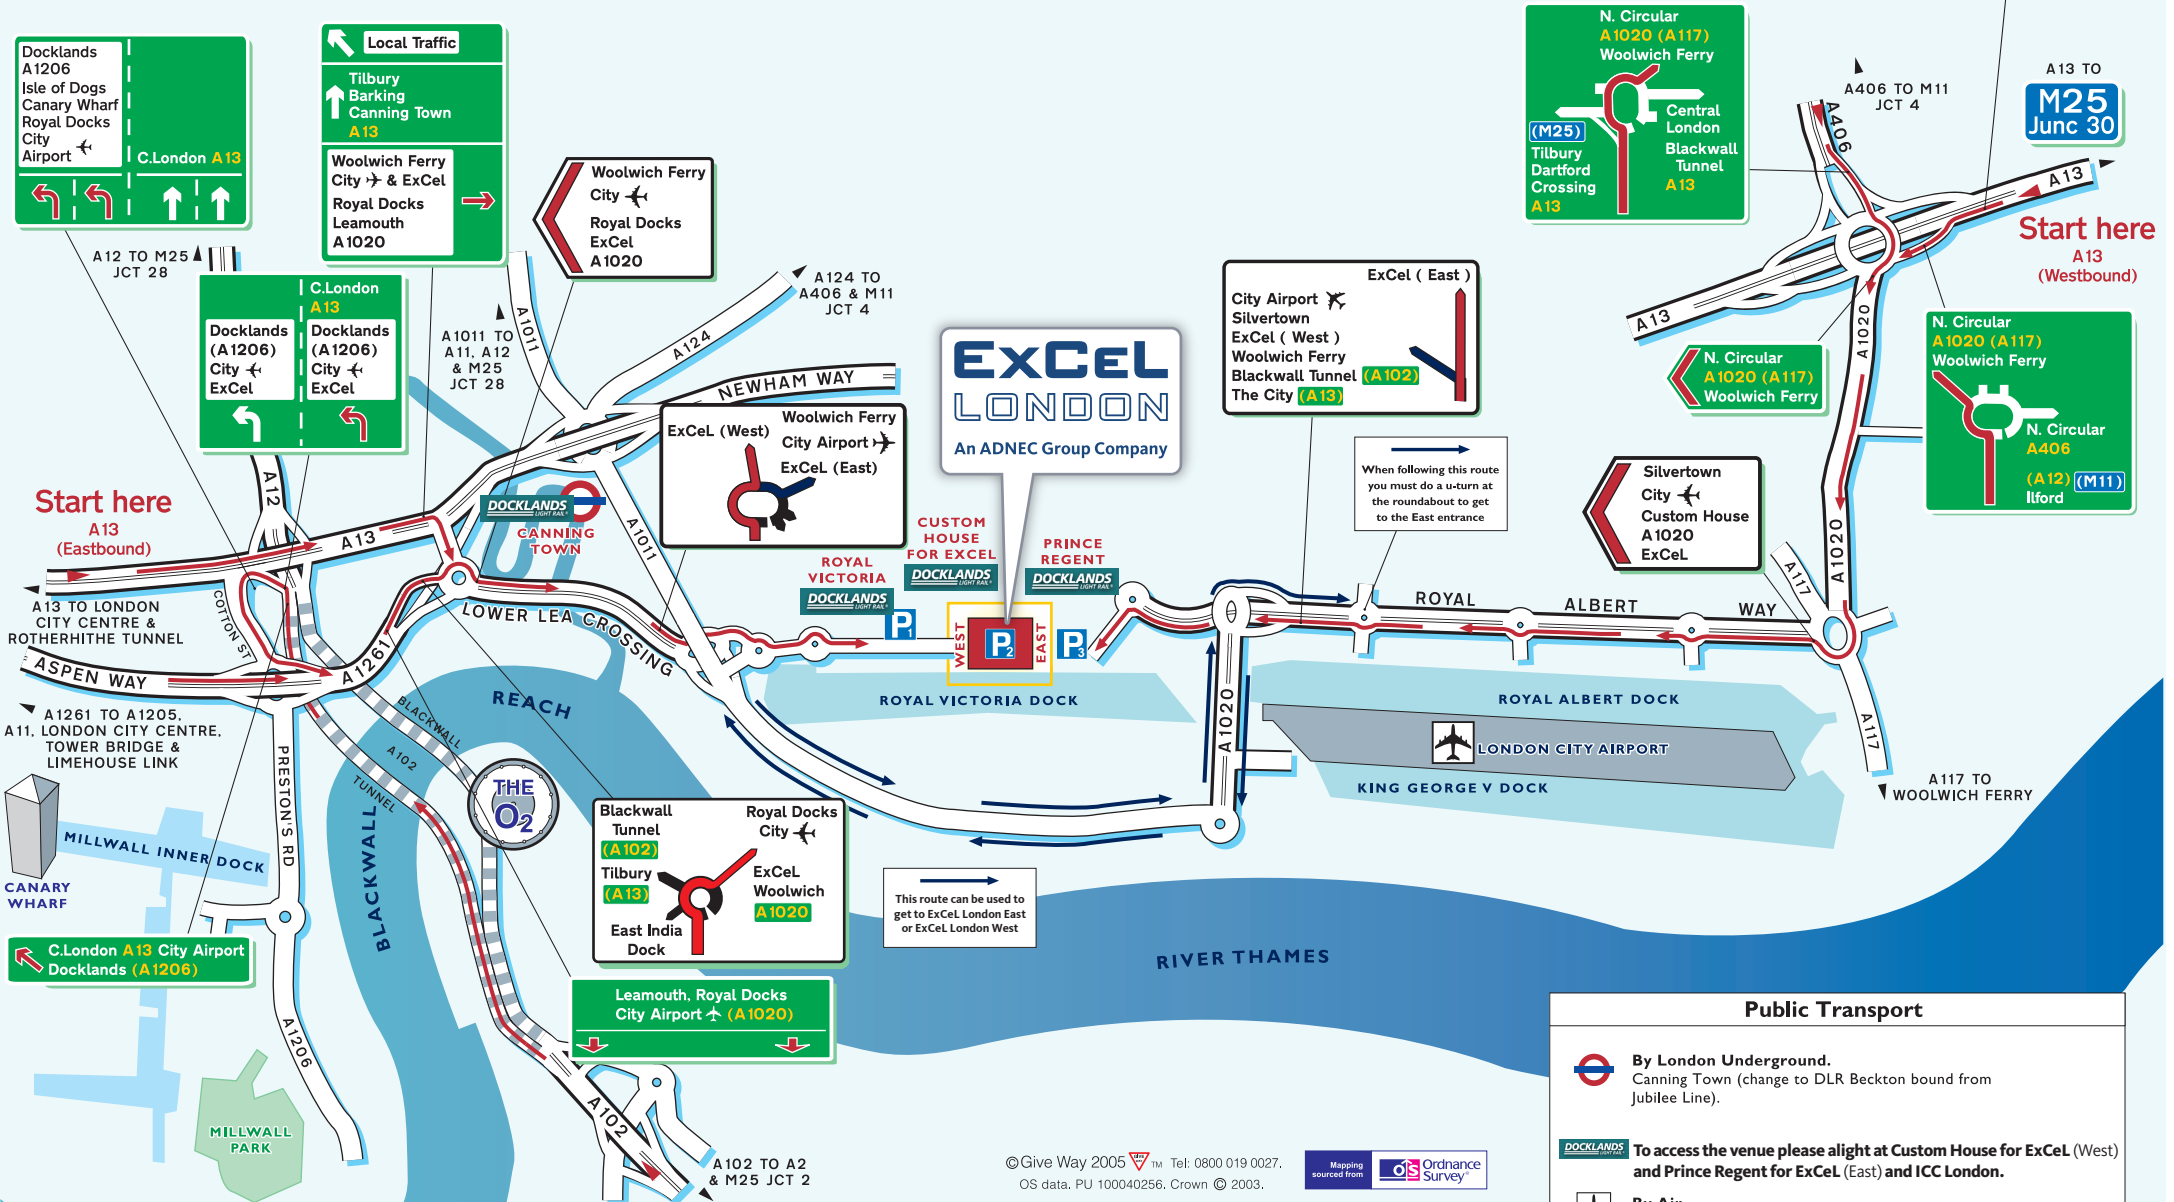

Locator Map

Public Transport

- By London Underground.**
Canning Town (change to DLR Beckton bound from Jubilee Line).
- To access the venue please alight at Custom House for ExCeL (West) and Prince Regent for ExCeL (East) and ICC London.**
- By Air.**
London City Airport, only 5 minute drive away.
- P1** Royal Victoria Car Park
- P2** Purple & Orange Car Parks
- P3** East Car Park

© Give Way 2005. Tel: 0800 019 0027.
OS data. PU 100040256. Crown © 2003.

Mapping sourced from Ordnance Survey